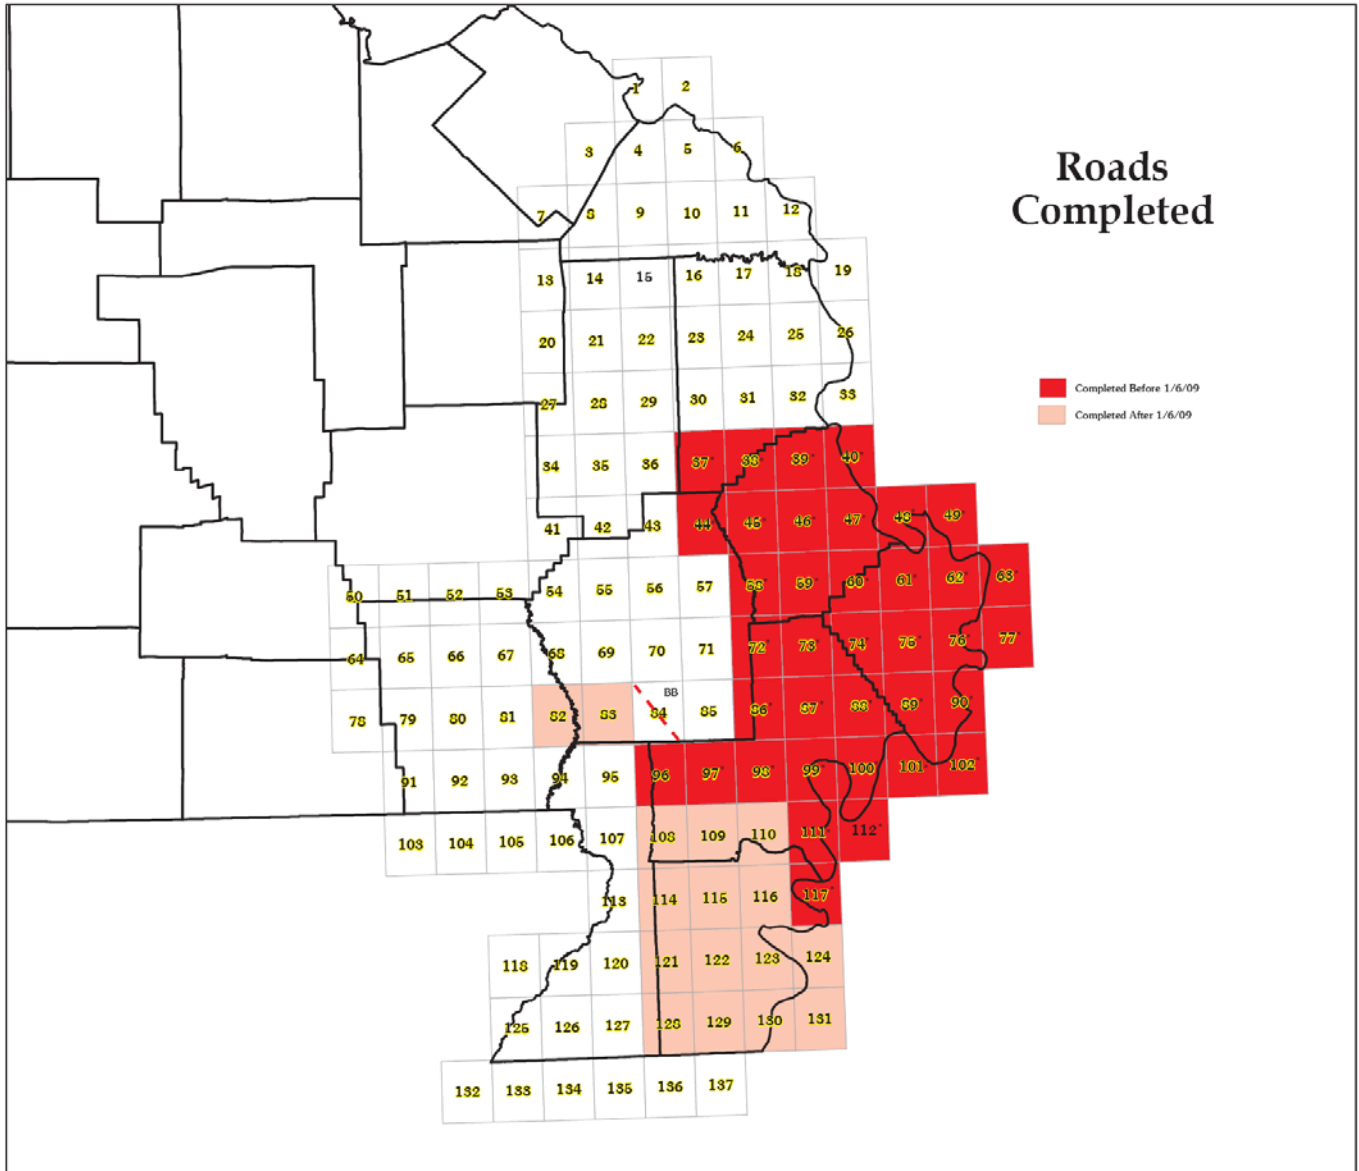

# Structures Completed/Checked

-  Completed & Checked
-  Completed, Not Checked
-  Quadrangles Not Completed

February 6, 2009

# Southeastern Missouri Quadrangles Status Map

# Roads Completed

- Completed Before 1/6/09
- Completed After 1/6/09

# Streams Completed

- Completed Before 1/6/09
- Completed After 1/6/09