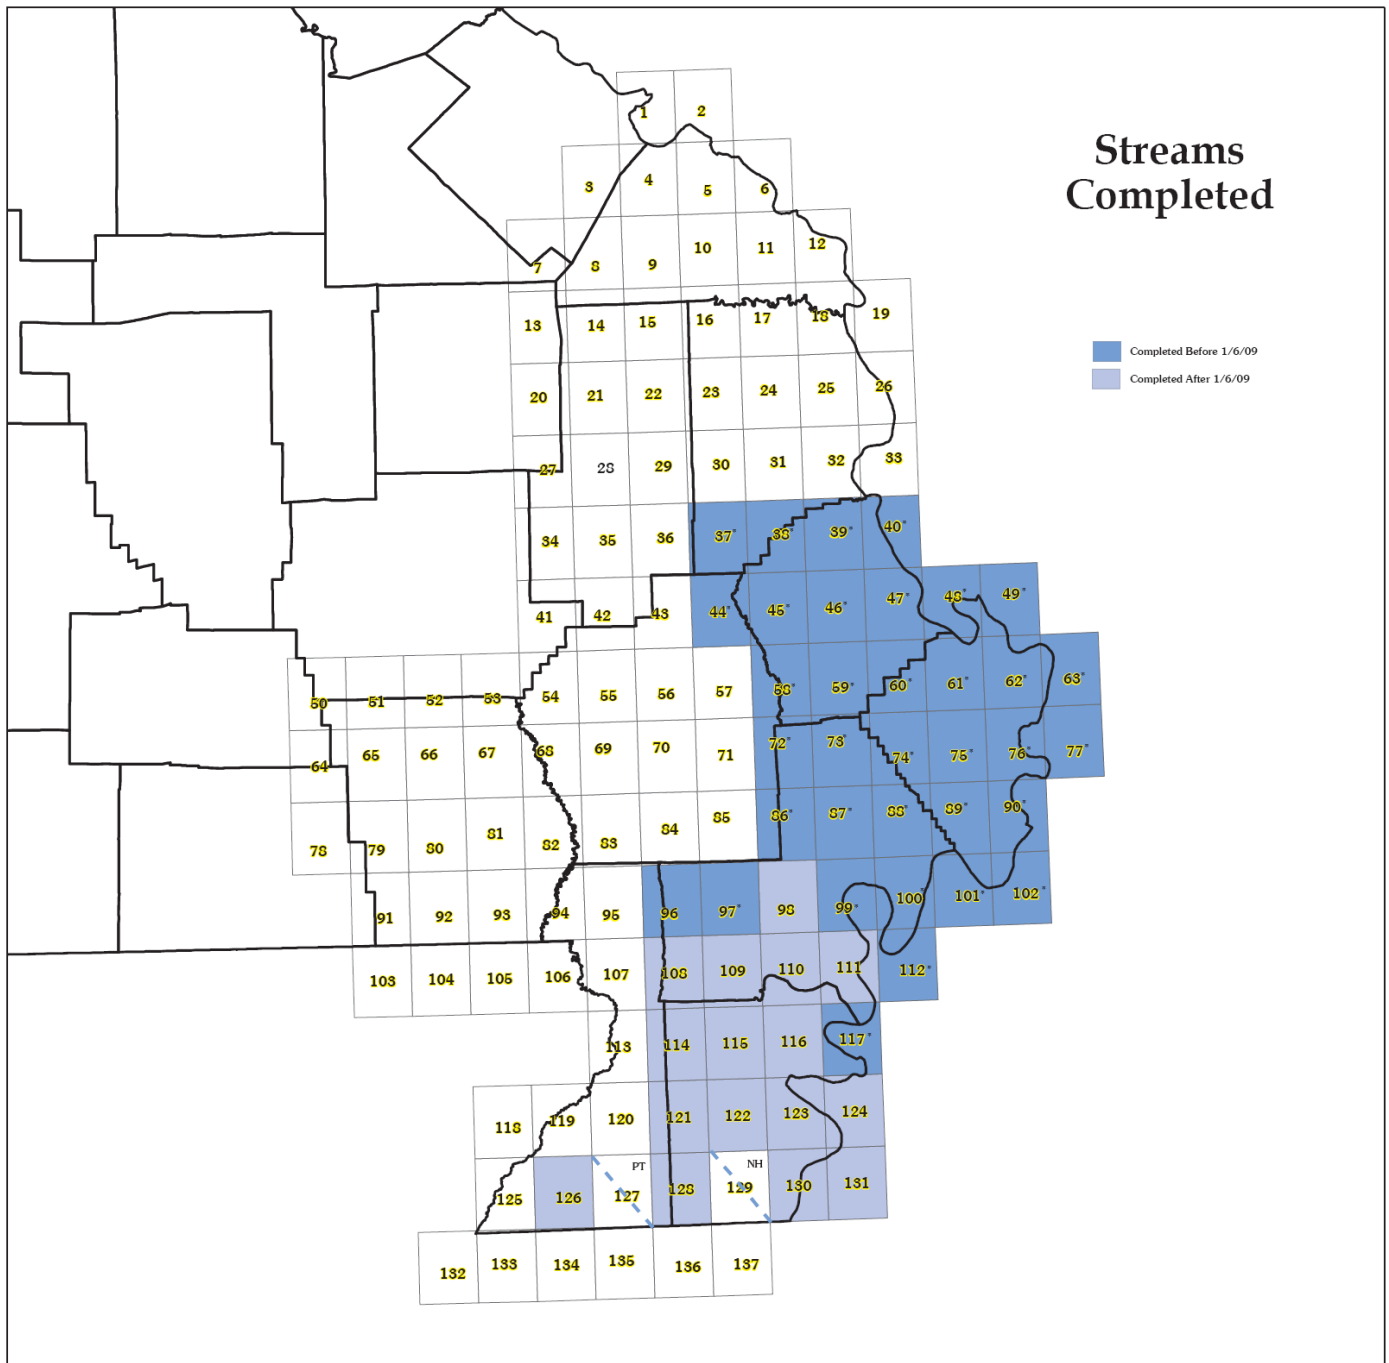

# Structures Completed/Checked

-  Completed & Checked
-  Completed, Not Checked
-  Quadrangles Not Completed

February 6, 2009

# Southeastern Missouri Quadrangles Status Map

# Roads Completed

- Completed Before 1/6/09
- Completed After 1/6/09

# Streams Completed

- Completed Before 1/6/09
- Completed After 1/6/09