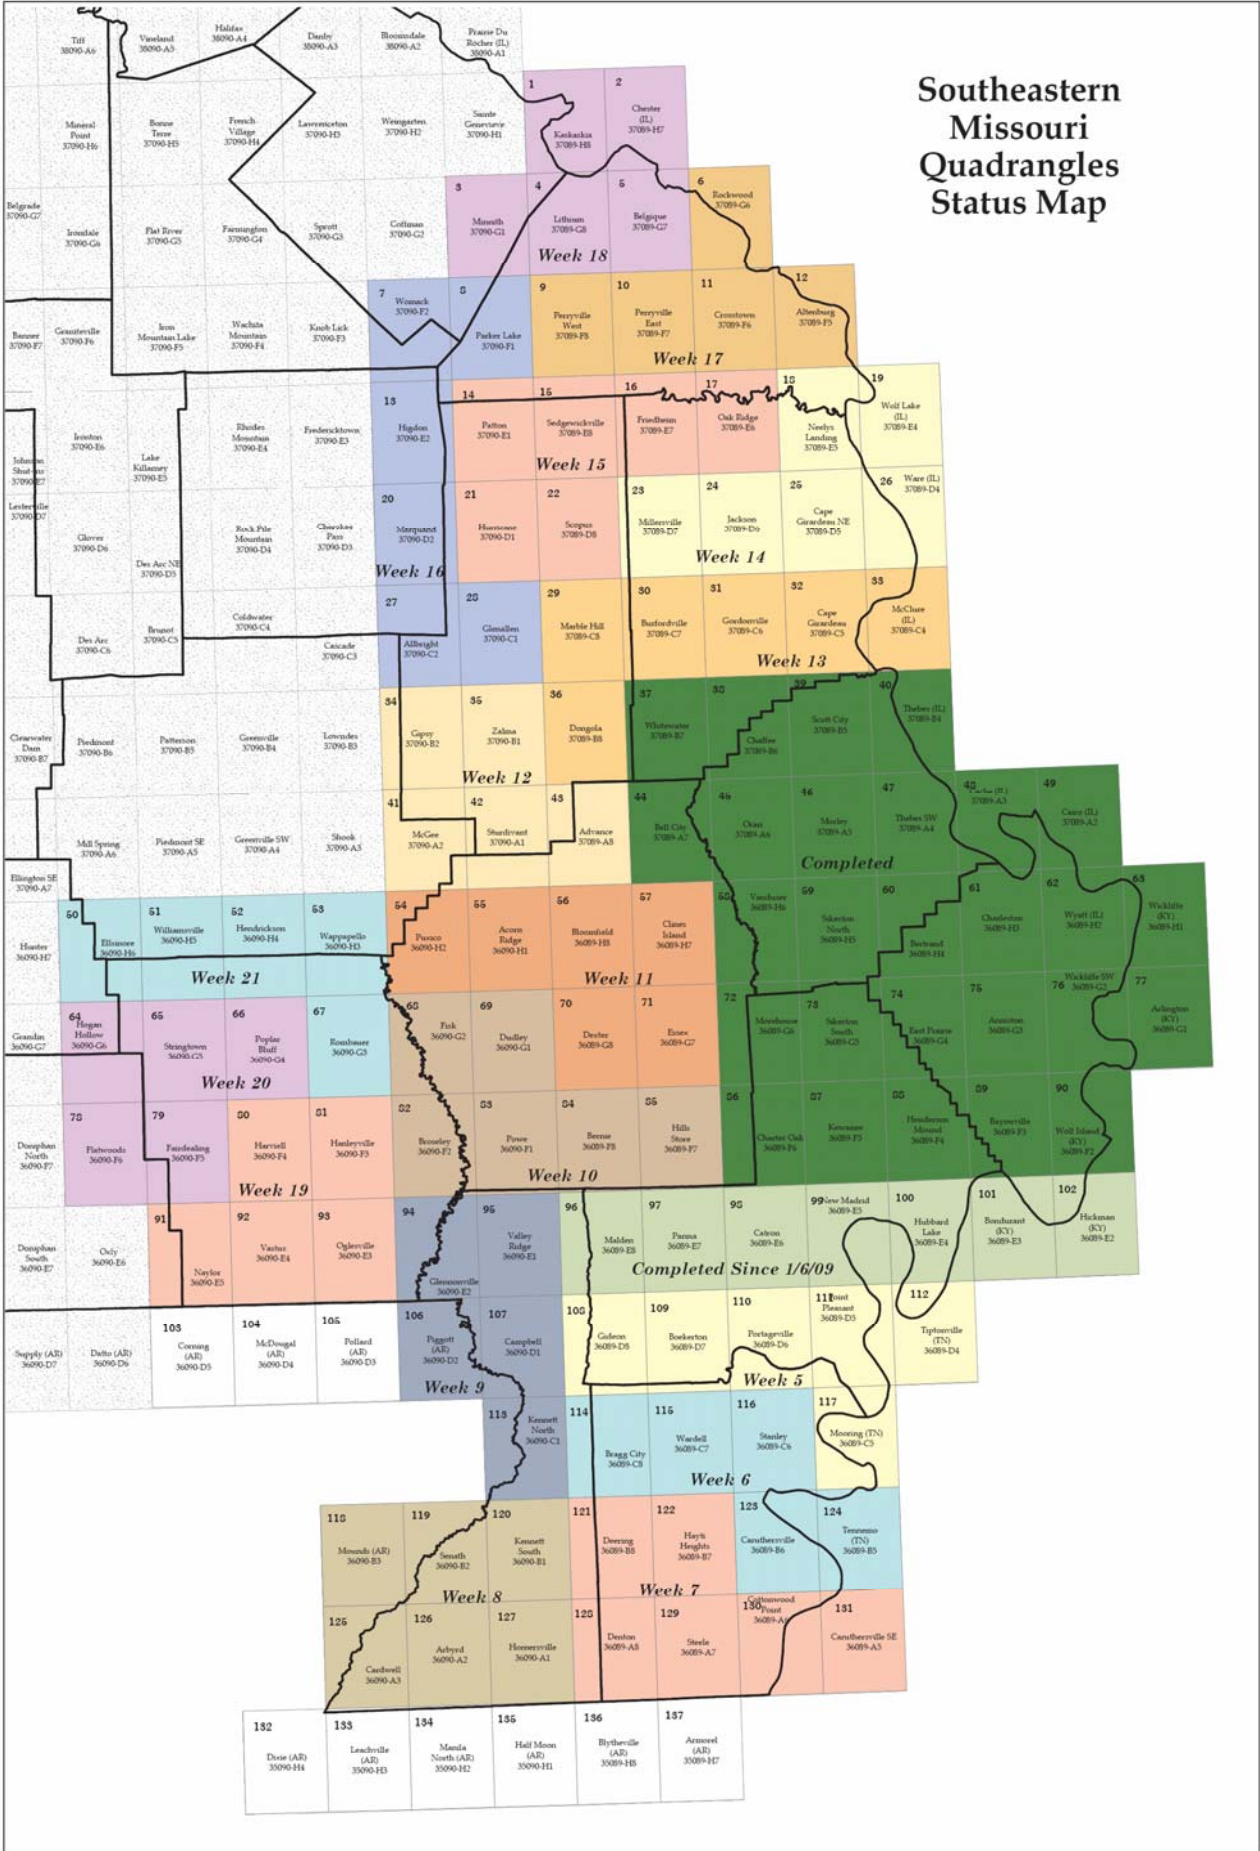

# Structures Completed/Checked

-  Completed & Checked
-  Completed, Not Checked
-  Quadrangles Not Completed

February 6, 2009

# Southeastern Missouri Quadrangles Status Map

# Roads Completed

- Completed Before 1/6/09
- Completed After 1/6/09

# Streams Completed

- Completed Before 1/6/09
- Completed After 1/6/09