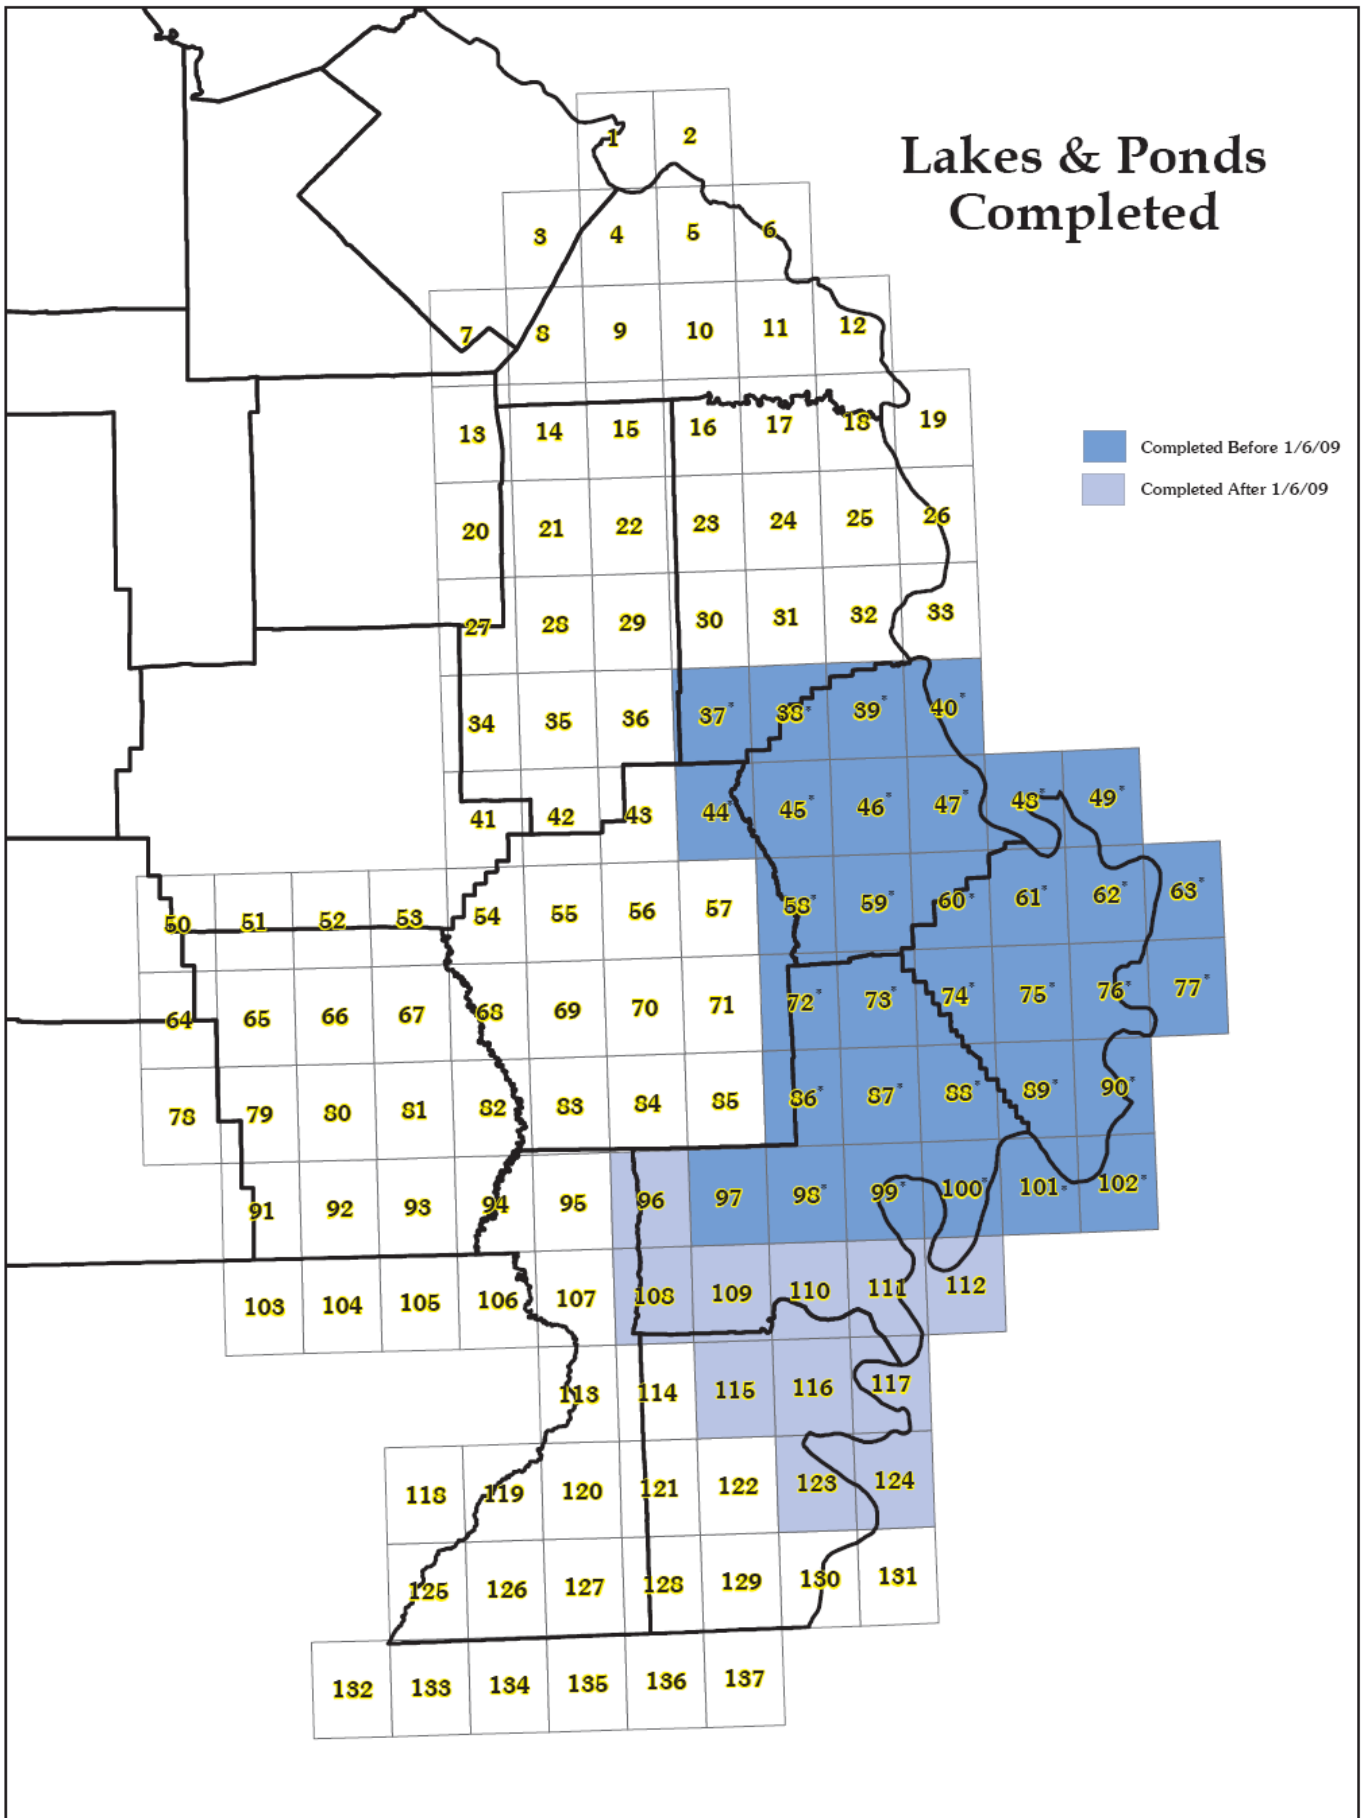

# Southeastern Missouri Quadrangles Status Map

# Roads Completed

- Completed Before 1/6/09
- Completed After 1/6/09

# Streams Completed

- Completed Before 1/6/09
- Completed After 1/6/09

# Forest Completed

- Completed Before 1/6/09
- Completed After 1/6/09