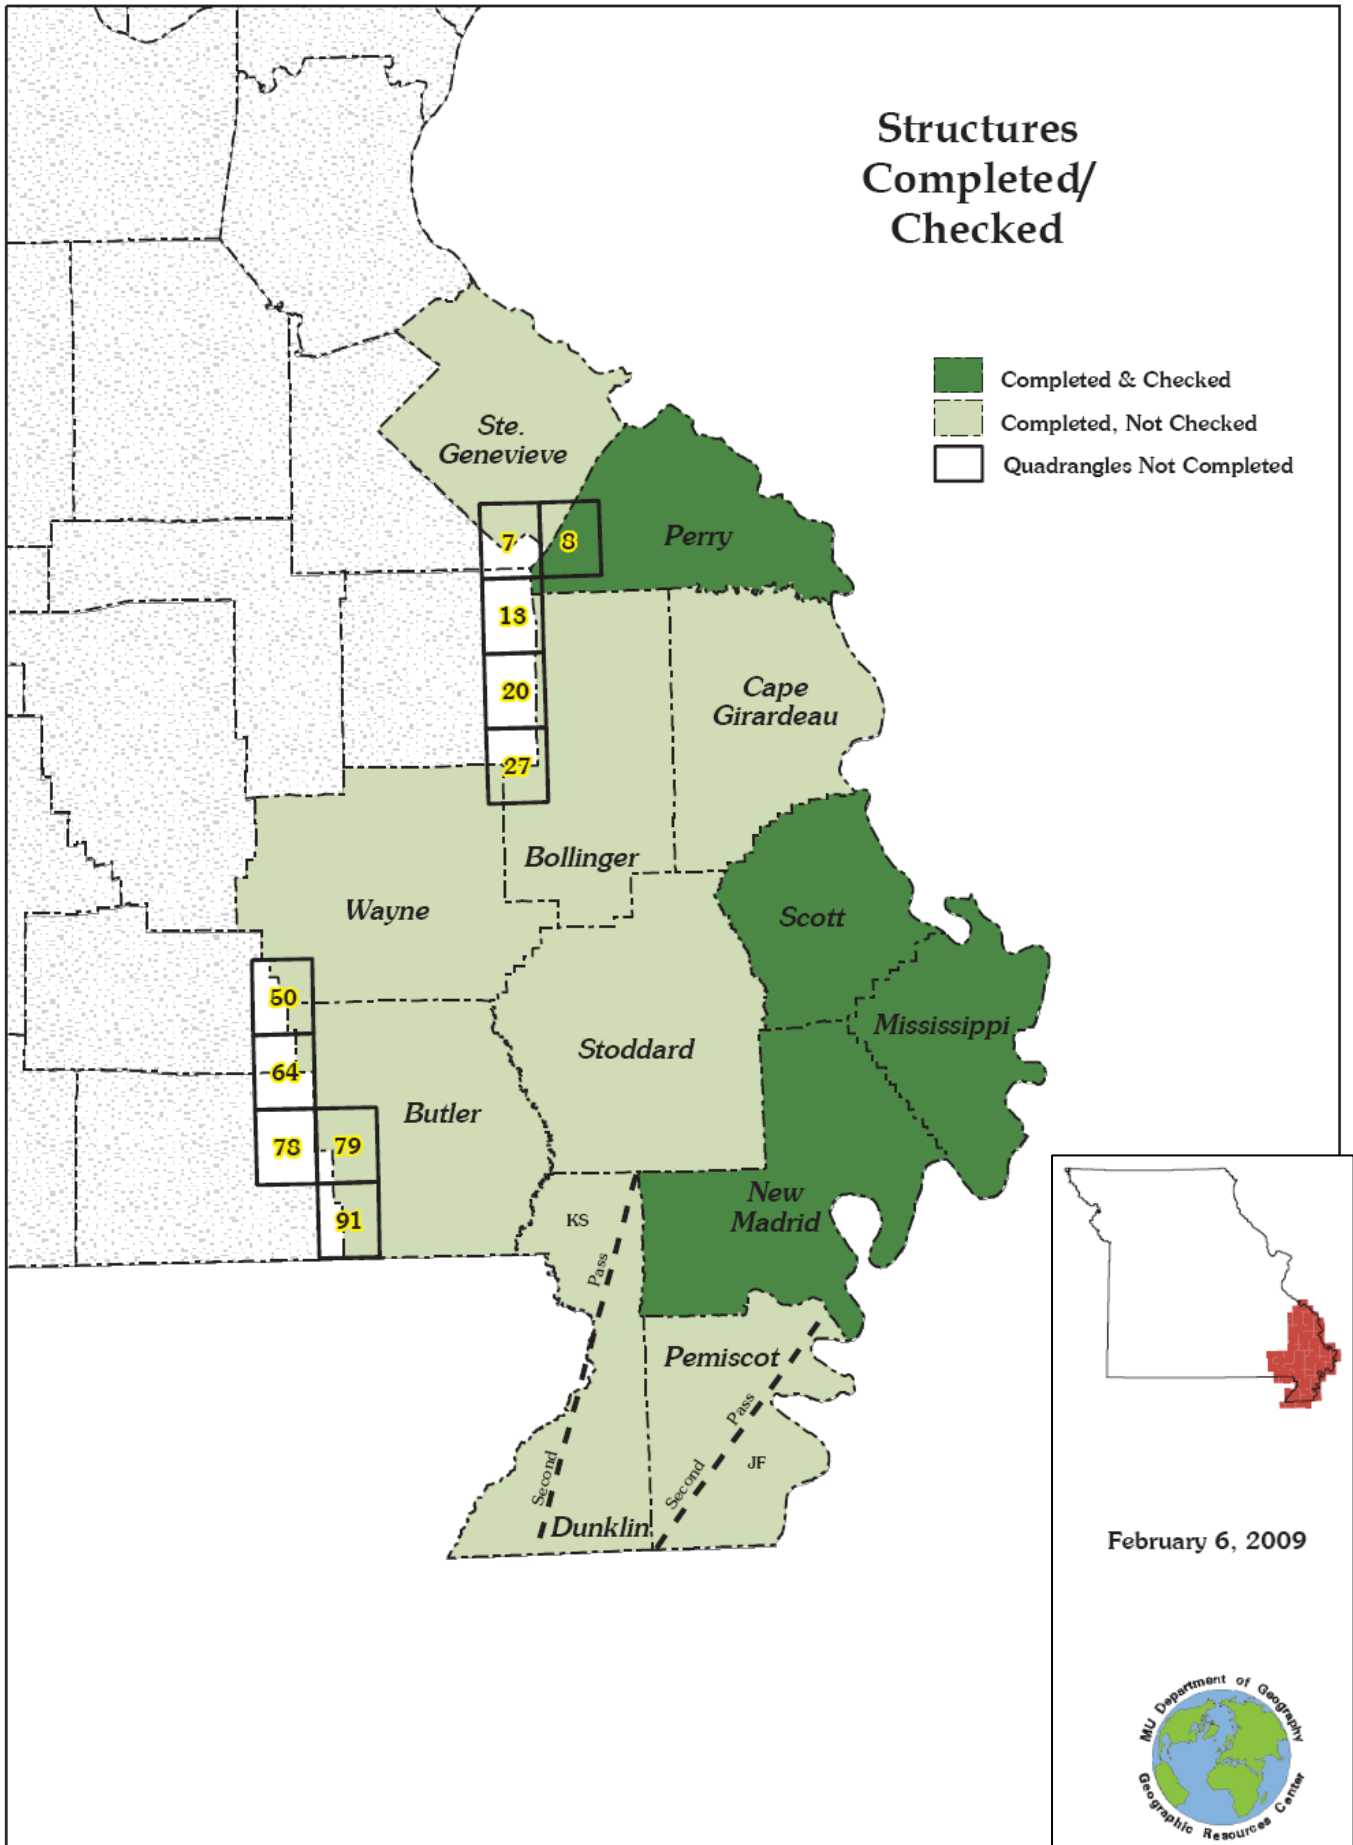

# Structures Completed/Checked

-  Completed & Checked
-  Completed, Not Checked
-  Quadrangles Not Completed

February 6, 2009

# Southeastern Missouri Quadrangles Status Map

# Roads Completed

- Completed Before 1/6/09
- Completed After 1/6/09

# Streams Completed

- Completed Before 1/6/09
- Completed After 1/6/09