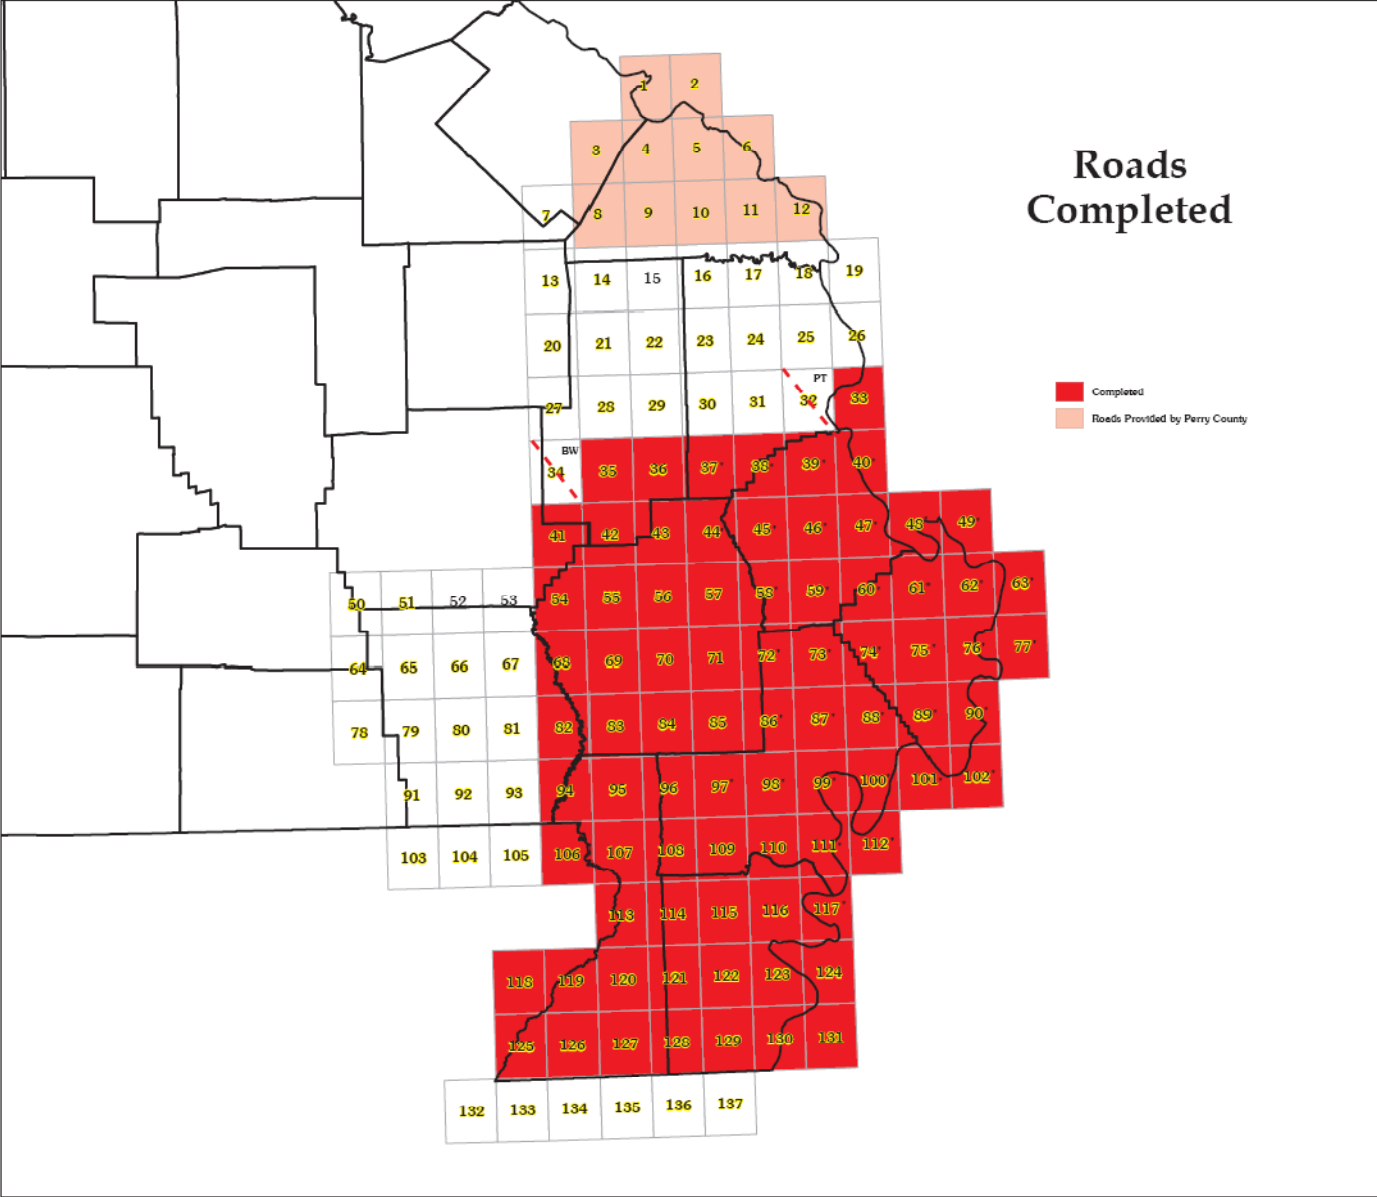

# Structures Completed/Checked

-  Completed & Checked
-  Completed, Not Checked
-  Quadrangles Not Completed

June 5, 2009

\* Completed in 2008

# Southeastern Missouri Quadrangles Status Map

# Roads Completed

Completed  
Roads Provided by Perry County

# Streams Completed

Completed