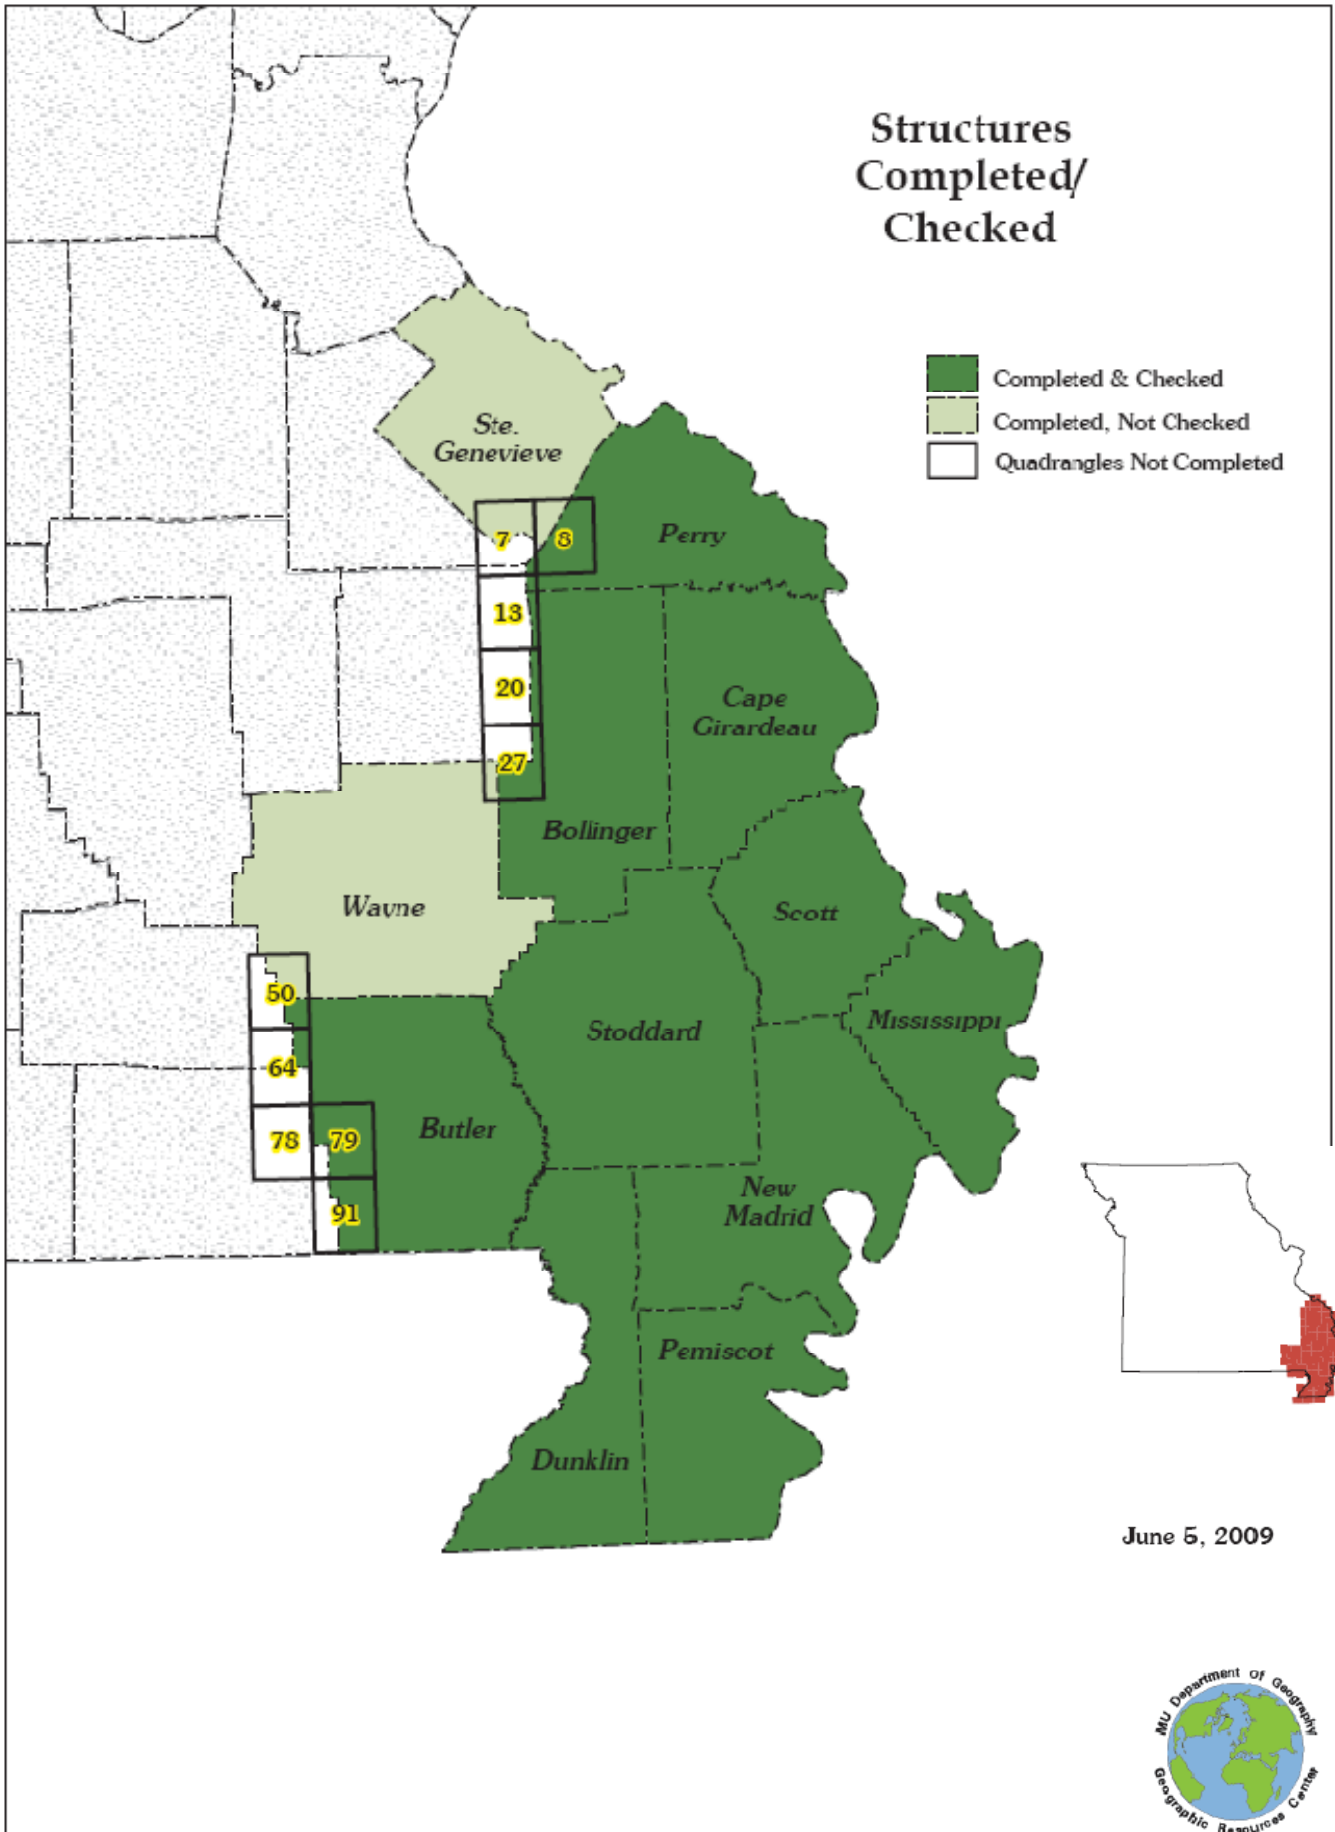

# Structures Completed/Checked

-  Completed & Checked
-  Completed, Not Checked
-  Quadrangles Not Completed

June 5, 2009

\* Completed in 2008

# Southeastern Missouri Quadrangles Status Map

# Roads Completed

Completed  
Roads Provided by Perry County

# Streams Completed

Completed