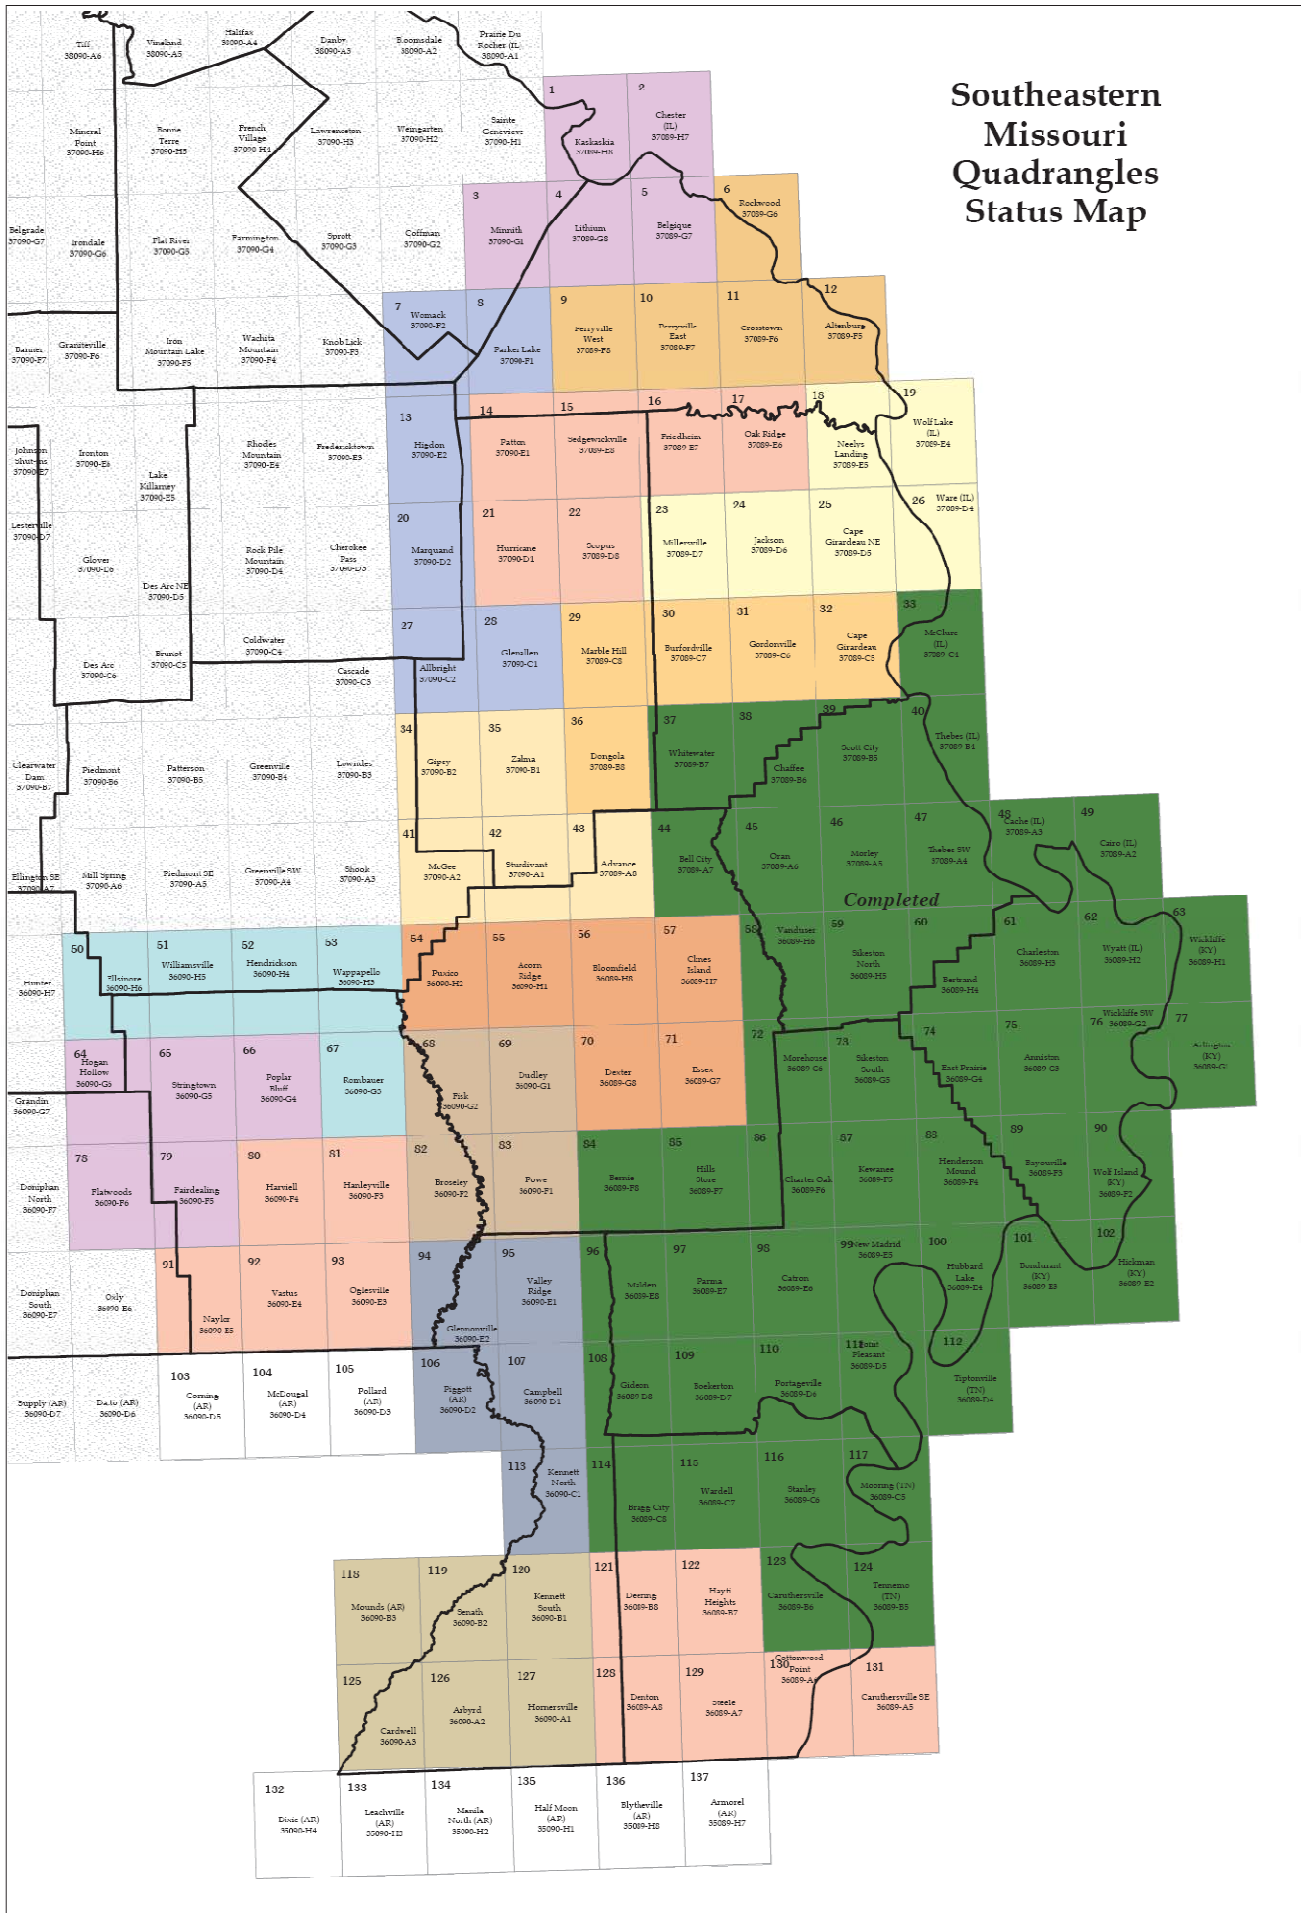

# Structures Completed/Checked

-  Completed & Checked
-  Completed, Not Checked
-  Quadrangles Not Completed

June 5, 2009

\* Completed in 2008

# Southeastern Missouri Quadrangles Status Map

# Roads Completed

Completed  
Roads Provided by Perry County

# Streams Completed

Completed