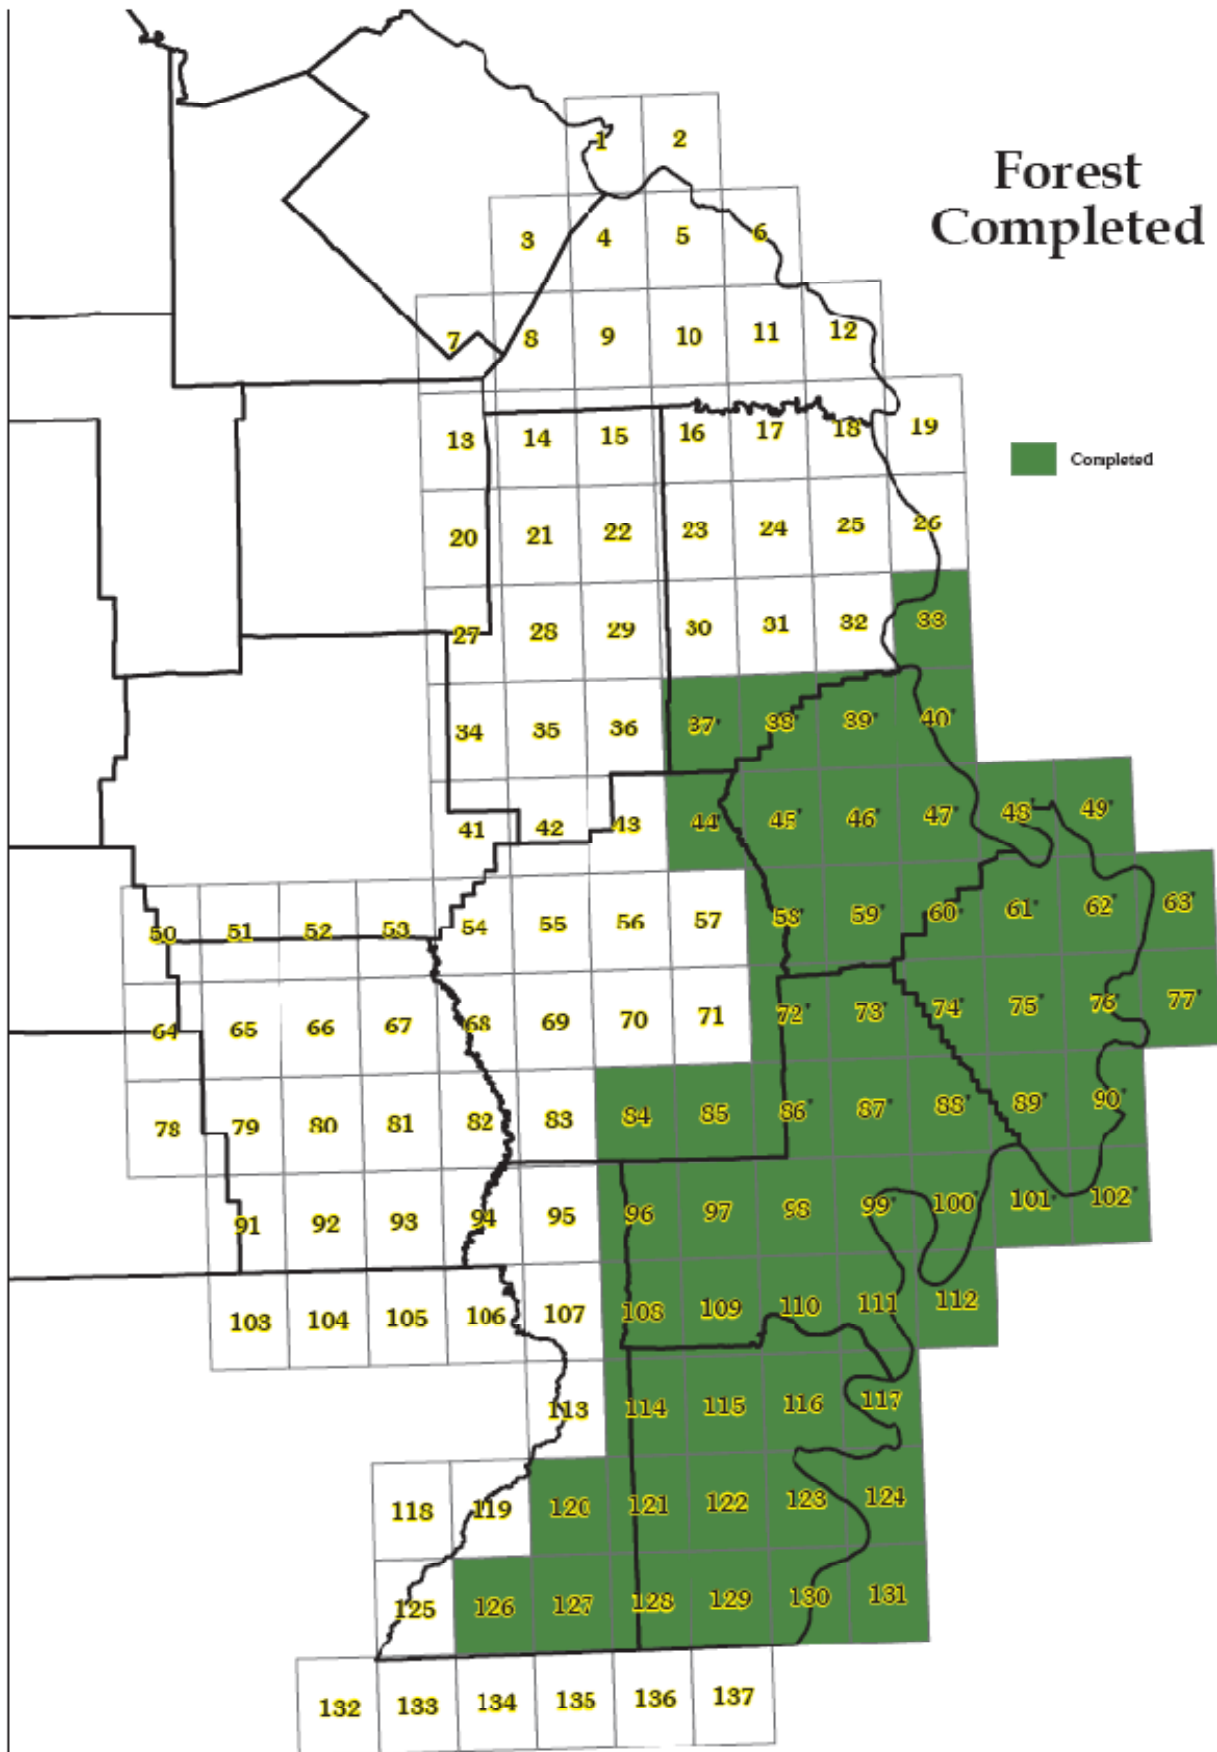

Forest Completed

Completed

Homeland Security Project Structures Status Sheet

County name	First Pass		Second Pass		Running Total		Status		
	# polygons	# points	# polygons	# points	# polygons	# points	First Pass	Second Pass	
Bollinger	431	10,301	423	11,402	423	11,402	1st pass finished (KS)	2nd pass finished (JF/BW)	
Butler	1,237	17,561	1,248	21,253	1,248	21,253	1st pass finished	2nd pass finished (JH/NH)	
Cape Girardeau	2,112	30,568	2,114	35,383	2,114	35,383	1st pass finished	2nd pass finished (NH)	
Dunklin	1,009	13,650	1,032	15,278	1,032	15,278	1st pass finished	2nd pass finished (KS)	
Mississippi	-	-	576	6,530	576	6,530	1st pass finished	2nd pass finished	
New Madrid	724	8,316	820	10,424	820	10,424	1st pass finished	2nd pass finished (JF)	
Pemiscot	521	8,561	533	9,447	533	9,447	1st pass finished (JF)	2nd pass finished (JF)	
Perry	-	-	1,220	13,979	1,220	13,979	1st pass finished	2nd pass finished (BR)	
Scott	-	-	2,138	17,121	2,138	17,121	1st pass finished	2nd pass finished	
* Ste. Genevieve	1,207	8,294			1,207	8,294	1st pass finished		
Stoddard	1,763	15,952	1,704	17,843	1,704	17,843	1st pass finished	2nd pass finished (KS)	
* Wayne	379	7,559			379	7,559	1st pass finished		
Totals:					13,394	174,513			
Total number of features: 187,907									

Updated: 5-Jun-09

* = not in current quadrangle development area

Homeland Security Project Quadrangle Mapping and Data Development Status Sheet

Number of Completed Quads on:	Map & Geopdf	Layers			
		Streams	Roads	Waterbodies	Forest
1/8/2009	28	38	38	34	35
5/11/2009	46	74	65	57	57
6/5/2009	48	81	80	57	57