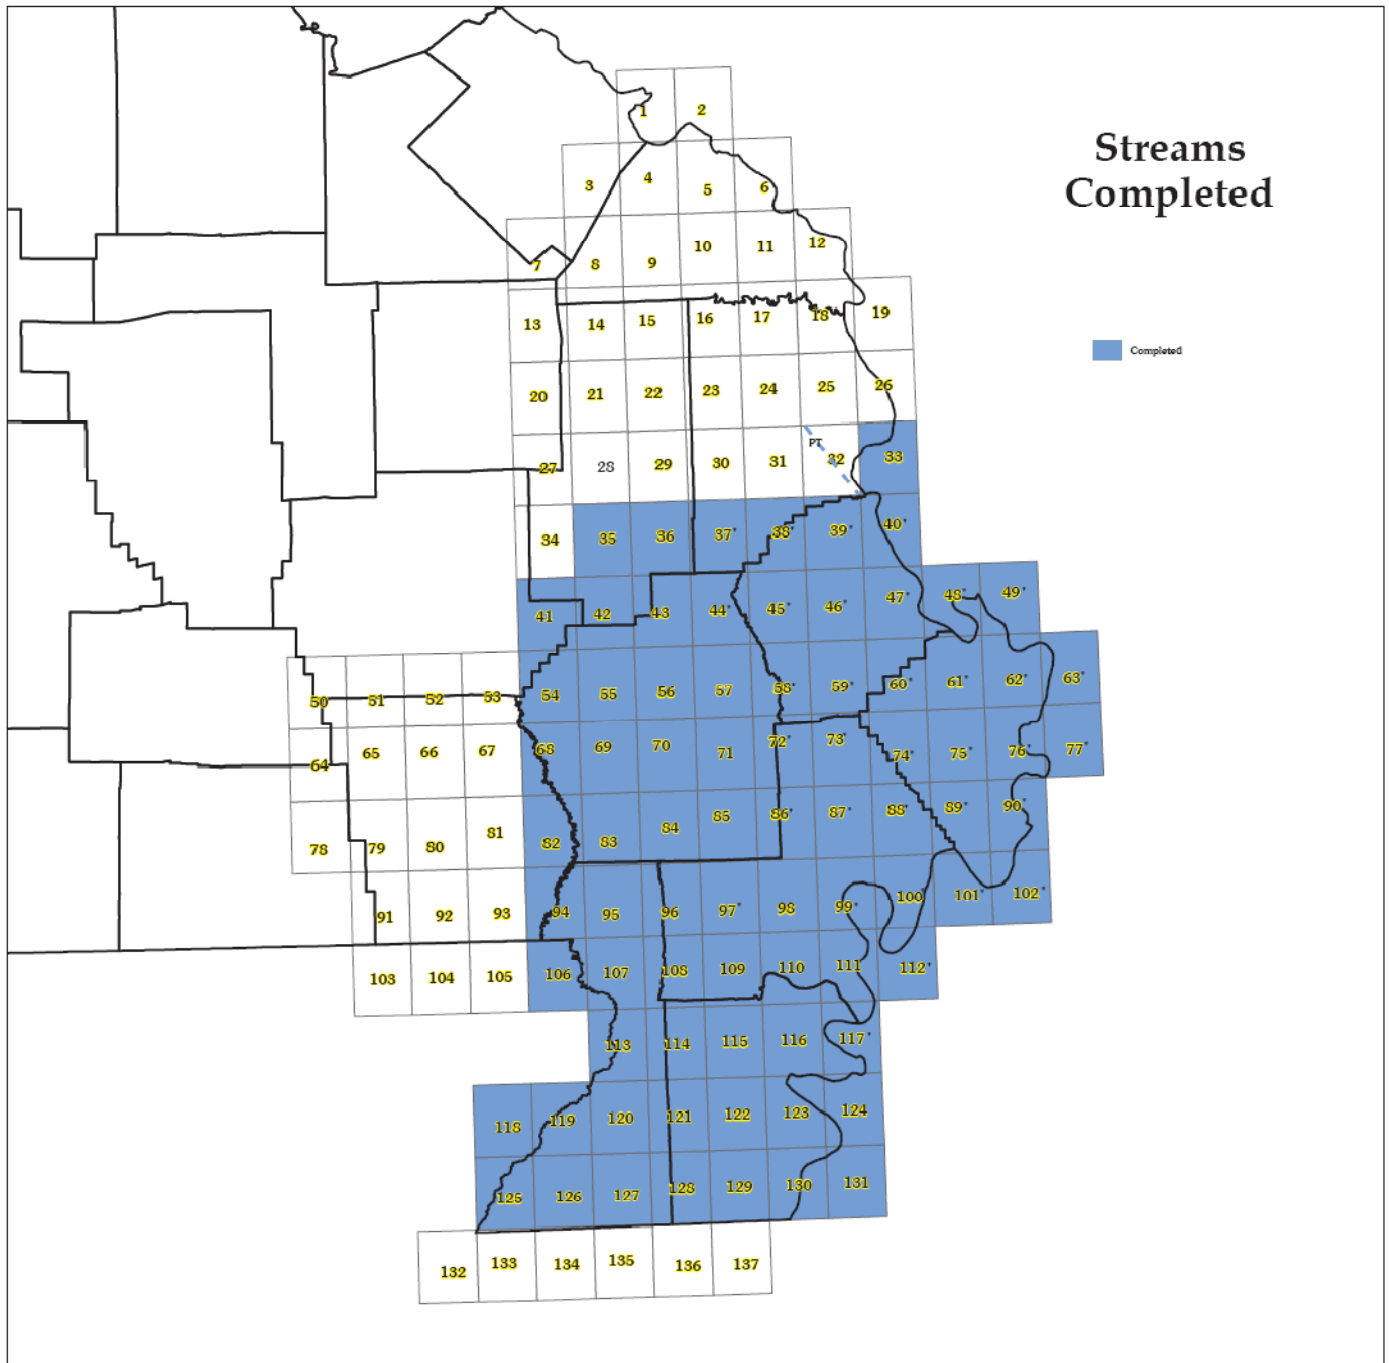

# Structures Completed/Checked

-  Completed & Checked
-  Completed, Not Checked
-  Quadrangles Not Completed

June 5, 2009

\* Completed in 2008

# Southeastern Missouri Quadrangles Status Map

# Roads Completed

Completed  
Roads Provided by Perry County

# Streams Completed

Completed