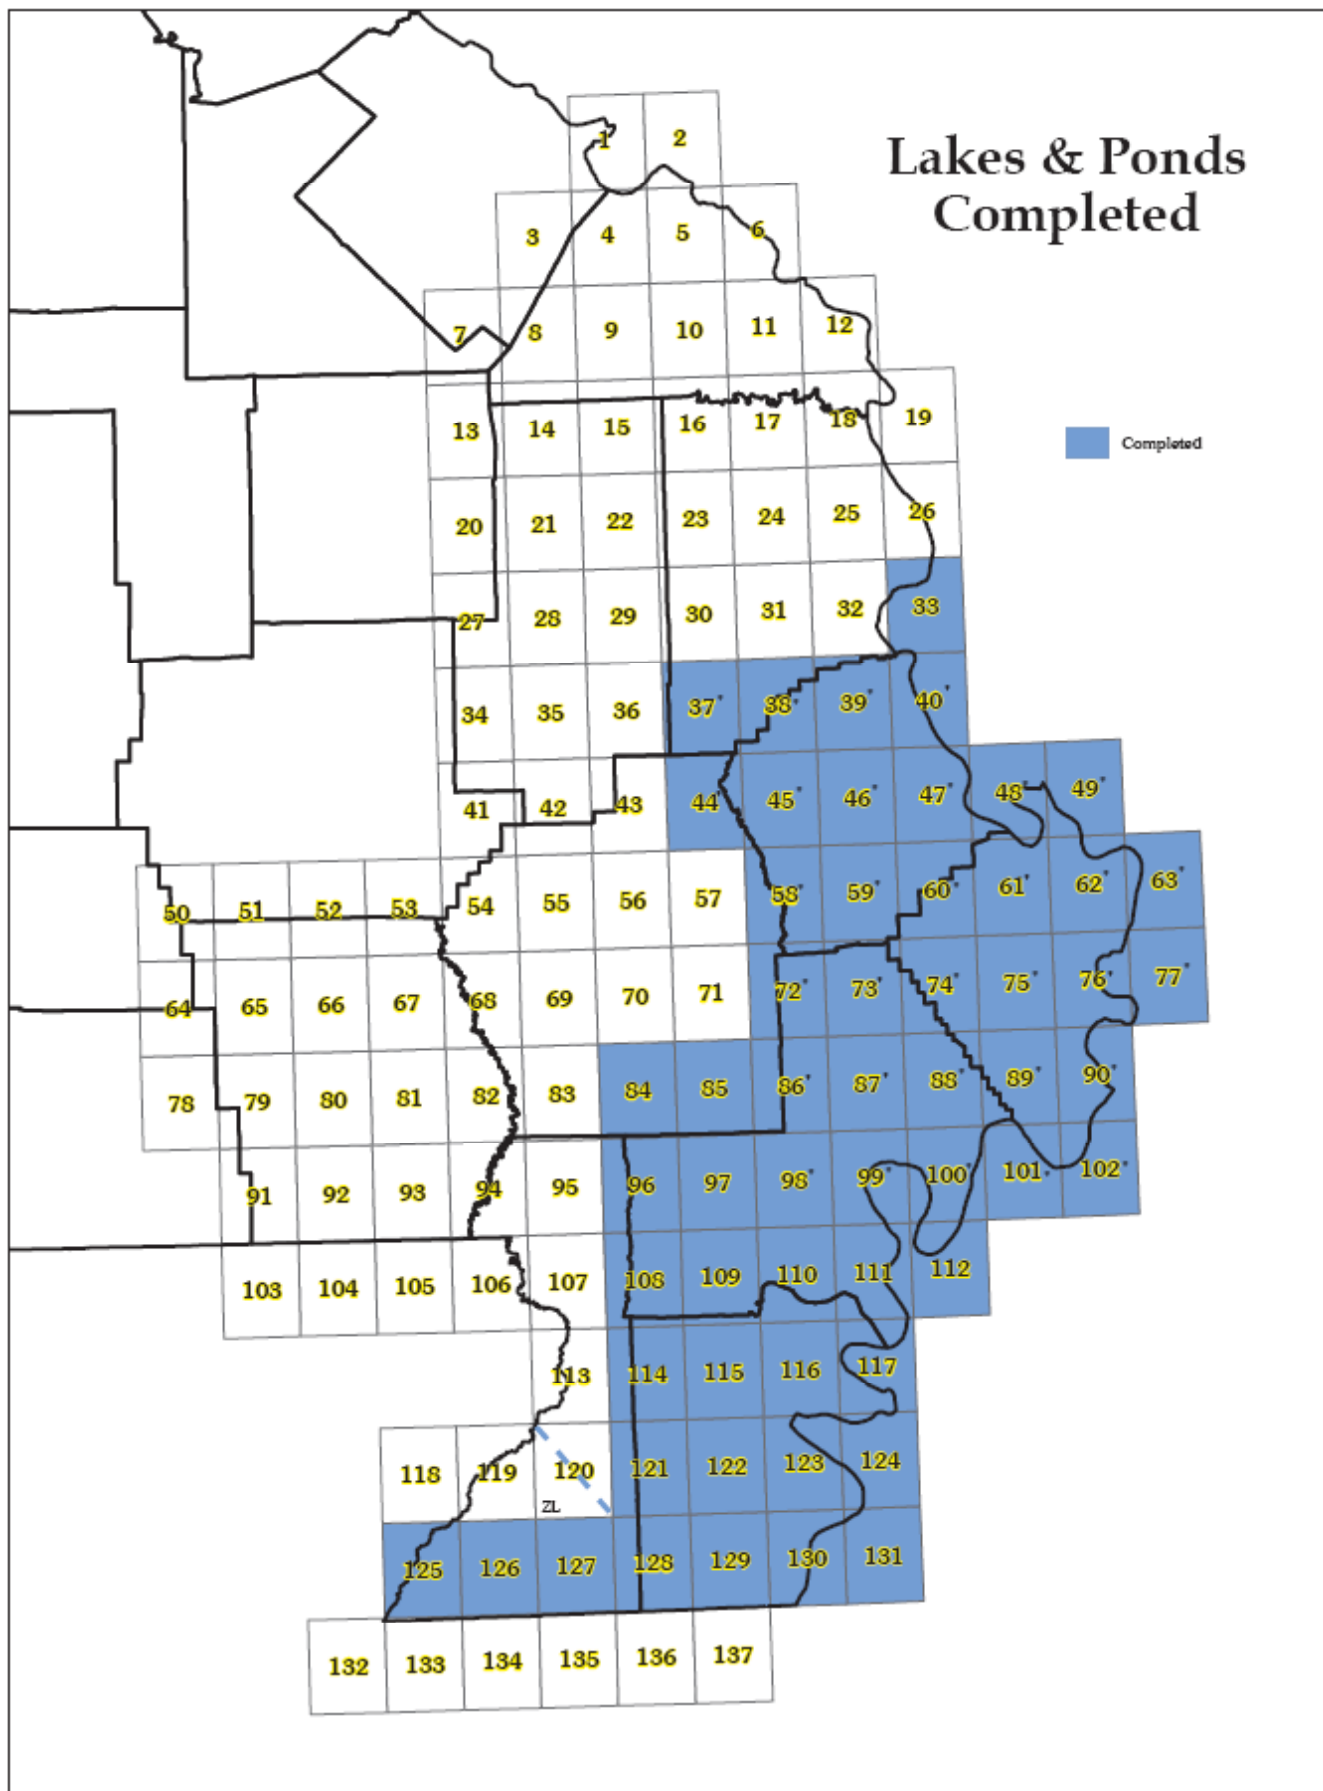

Lakes & Ponds Completed

Completed